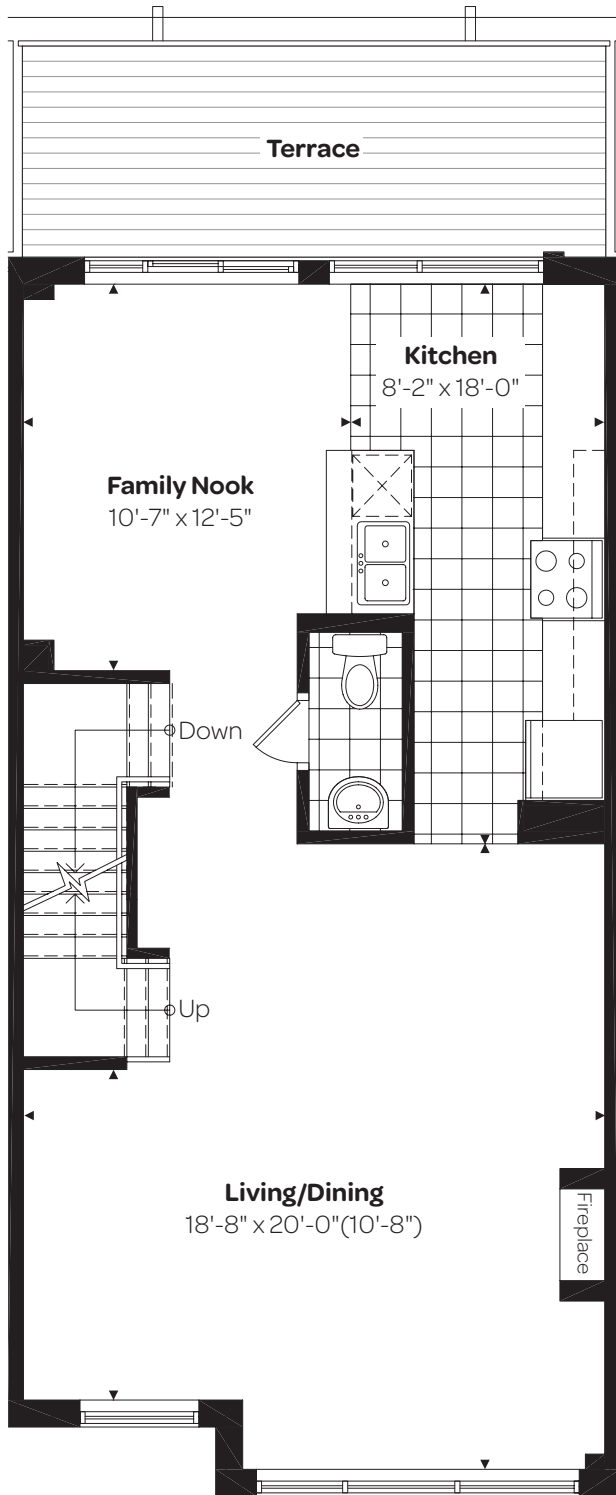

**Main Floor – Powder Room  
767 sq.ft.**

THE  
**MARQUEE  
TOWNHOMES**  
ON THE PARK

*Elegantly Designed*  
**3 BEDROOM TOWNHOME**

Ground floor – 475 sq.ft.  
Second floor – 763 sq.ft.  
Total – 2,005 sq.ft.

---

---

---

---

---

All areas and stated room dimensions are approximate. Sizes and specifications are subject to change without notice. Actual living area may vary from floor area stated above. All illustrations are artist concept. E.&O.E.